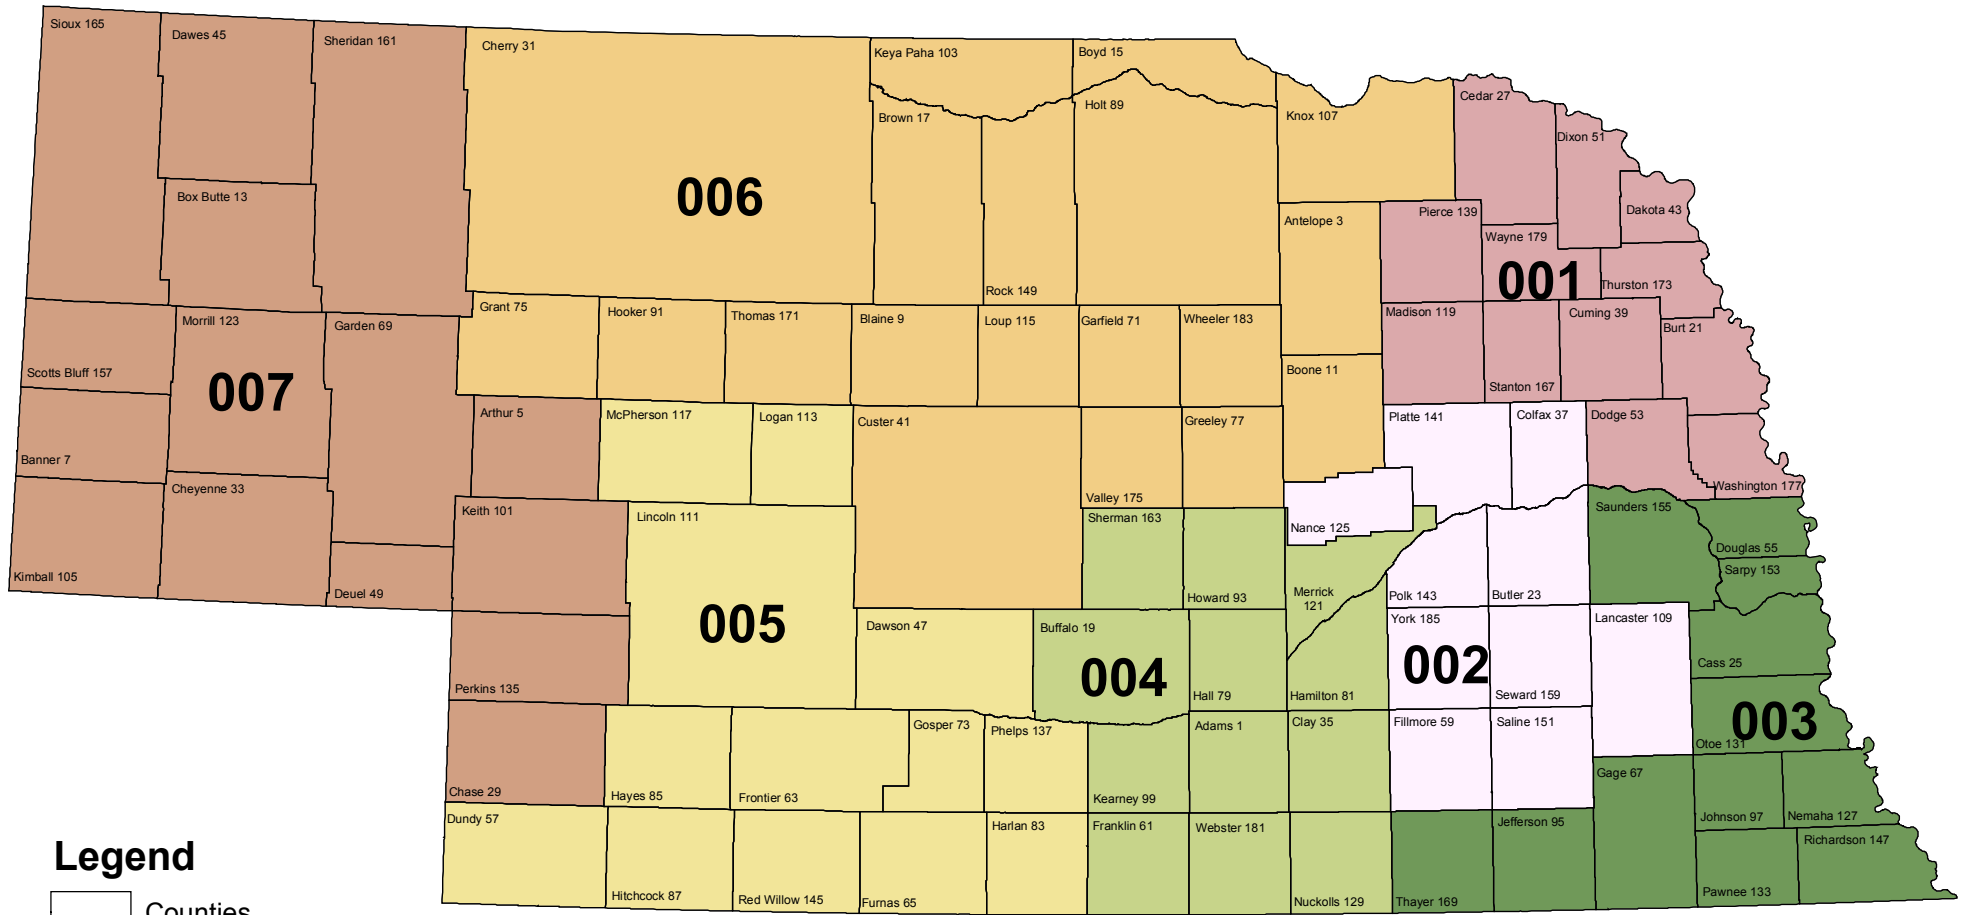

Nebraska Farm Service Agency DD Districts

Legend

Counties

District 001

Robert Herchenbach
P.O. Box 390006*
Omaha, NE
(Ofc) 402/891-0121

District 002

Rodney Youngquist
6030 S. 58th St., Suite A*
Lincoln, NE 68518-3642
(Ofc) 402/423-9683

District 003

Kevin Naber
Box 628*
Beatrice, NE 68310-0628
(Ofc) 402/223-4032

District 004

Mike Eller
2727 W. 2nd St.*
Hastings, NE 68901-4608
(Ofc) 402/463-6771

District 005

Roger Klooz
P.O. Box 310*
Lexington, NE 68850-0310
(Ofc) 308/324-6314

District 006

Roger Cook
P.O. Box 243*
Ord, NE 68862-0243
(Ofc) 308/728-3244

District 007

Judy Taylor
Box 646*
Chappell, NE 69129-0646
(Ofc) 308/874-2219

* Same as county office mailing address

Sources: Nebraska Farm Service Agency. 2005. Nebraska FSA DD Districts. Nebraska Farm Service Agency, Lincoln, NE.