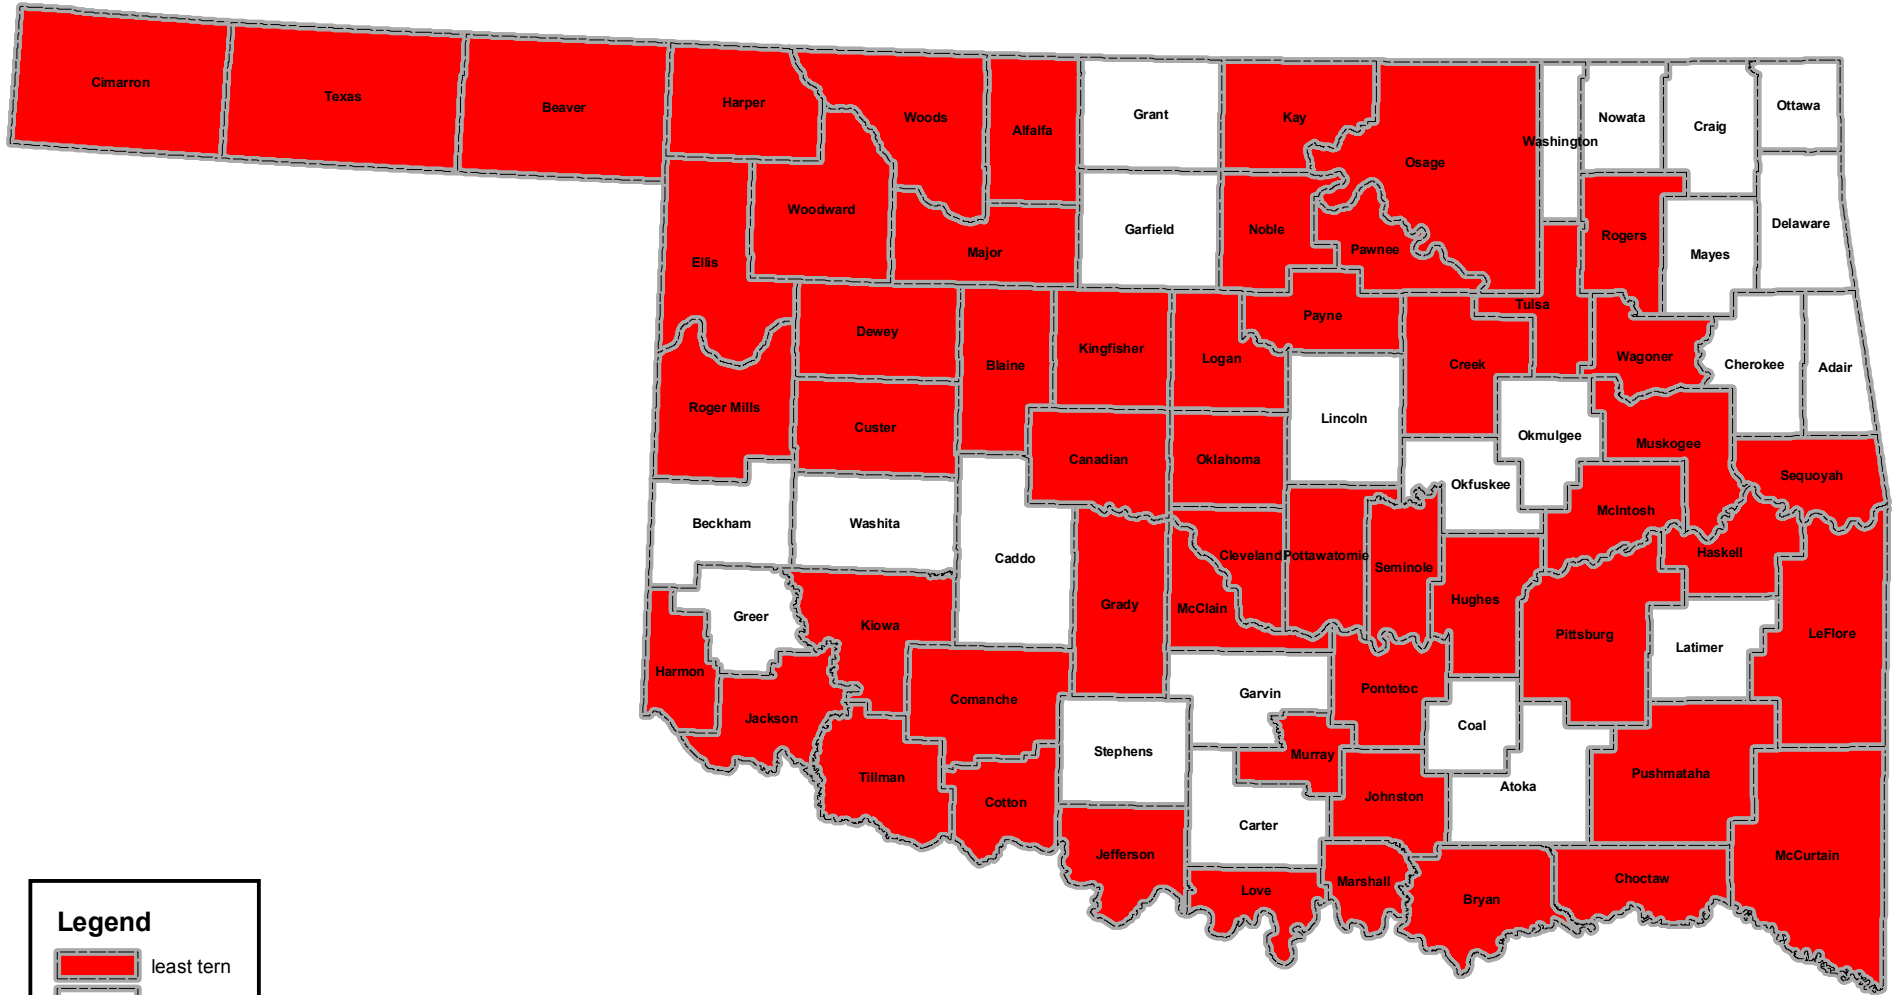

## Distribution Map

**Legend**

- gray bat
- Counties

# Oklahoma Threatened & Endangered Species Distribution Map

**Legend**

- Indiana bat
- Counties

## Distribution Map

**Legend**

- least tern
- Counties

## Distribution Map

**Legend**

- Ozark cavefish
- Counties