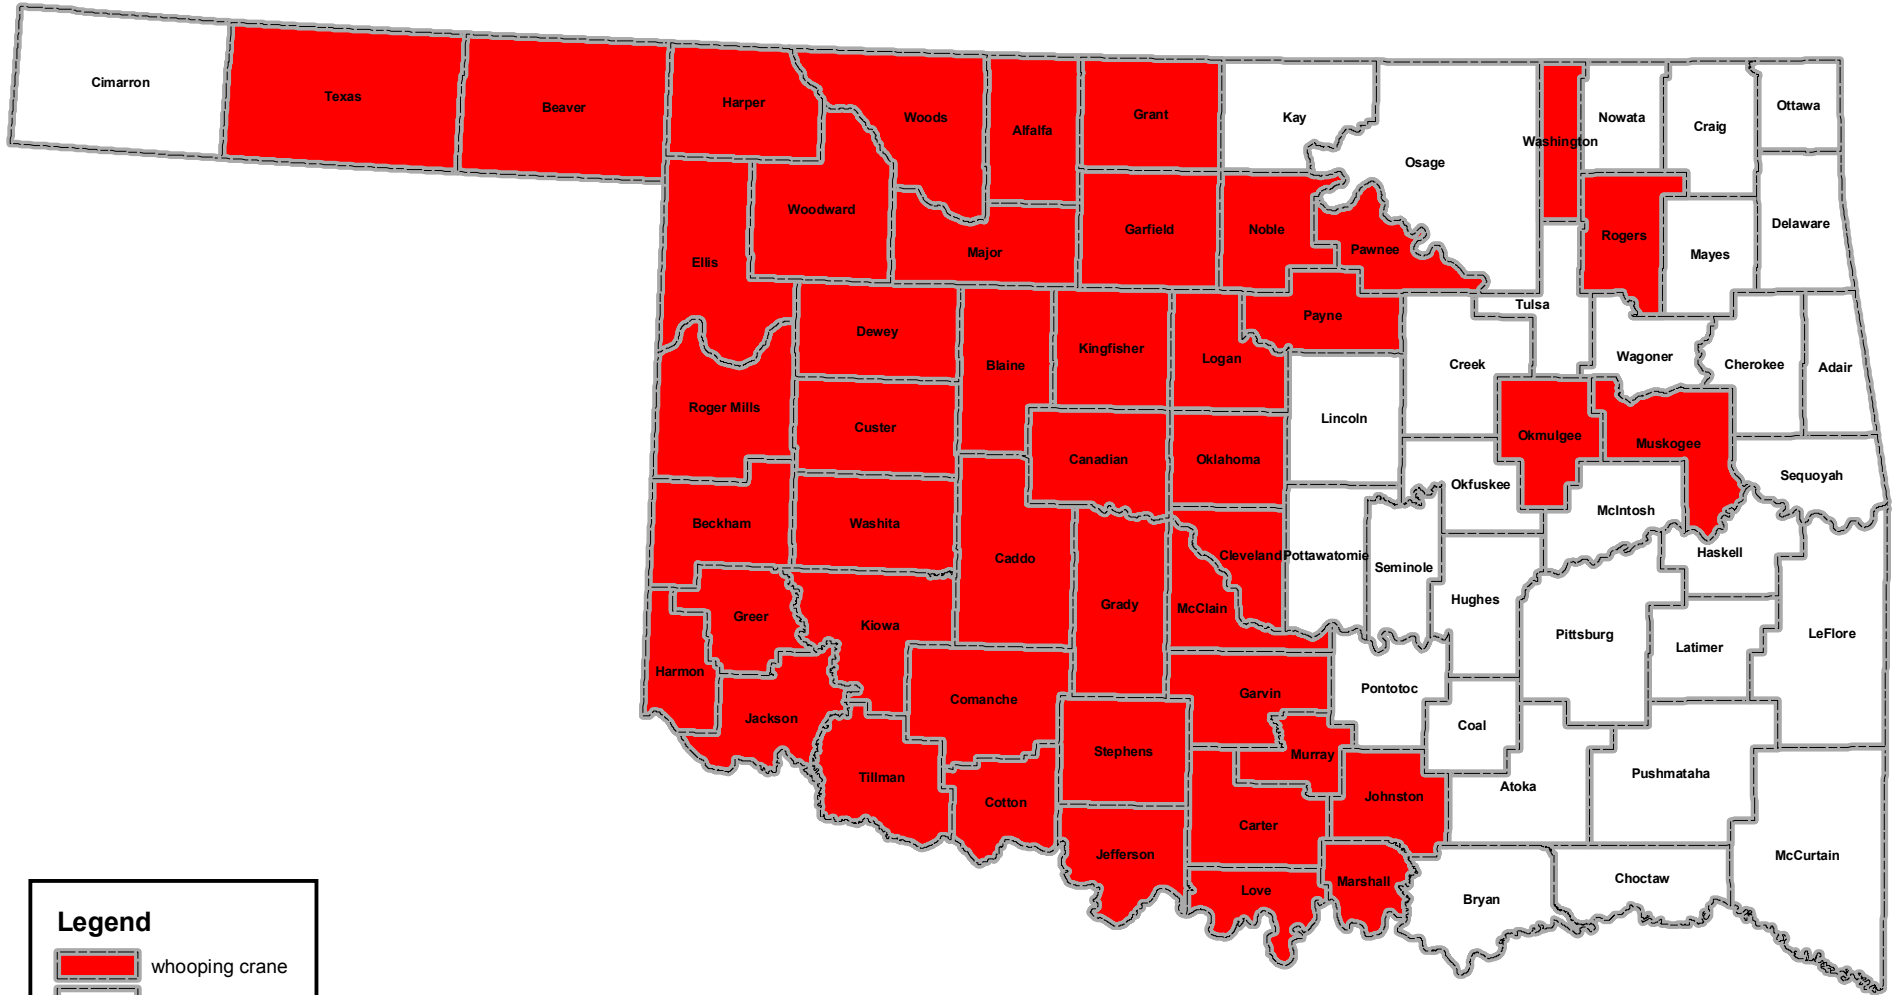

## Oklahoma Threatened and Endangered Species

American burying beetle	Insect
Arkansas River shiner	Fish
Black-capped Vireo	Bird
Gray bat	Mammal
Indiana bat	Mammal
Least tern	Bird
Leopard darter	Fish
Neosho madtom	Fish
Ouachita rock pocketbook	Clam
Ozark big-eared bat	Mammal
Ozark cavefish	Fish
Piping Plover	Bird
Red-cockaded woodpecker	Bird
Scaleshell mussel	Clam
Western prairie fringed orchid	Plant
Whooping crane	Bird

## Distribution Map

**Legend**

- whooping crane
- Counties

## Distribution Map

**Legend**

-  Ozark big-eared bat
-  Counties

## Distribution Map

**Legend**

- Ozark cavefish
- Counties