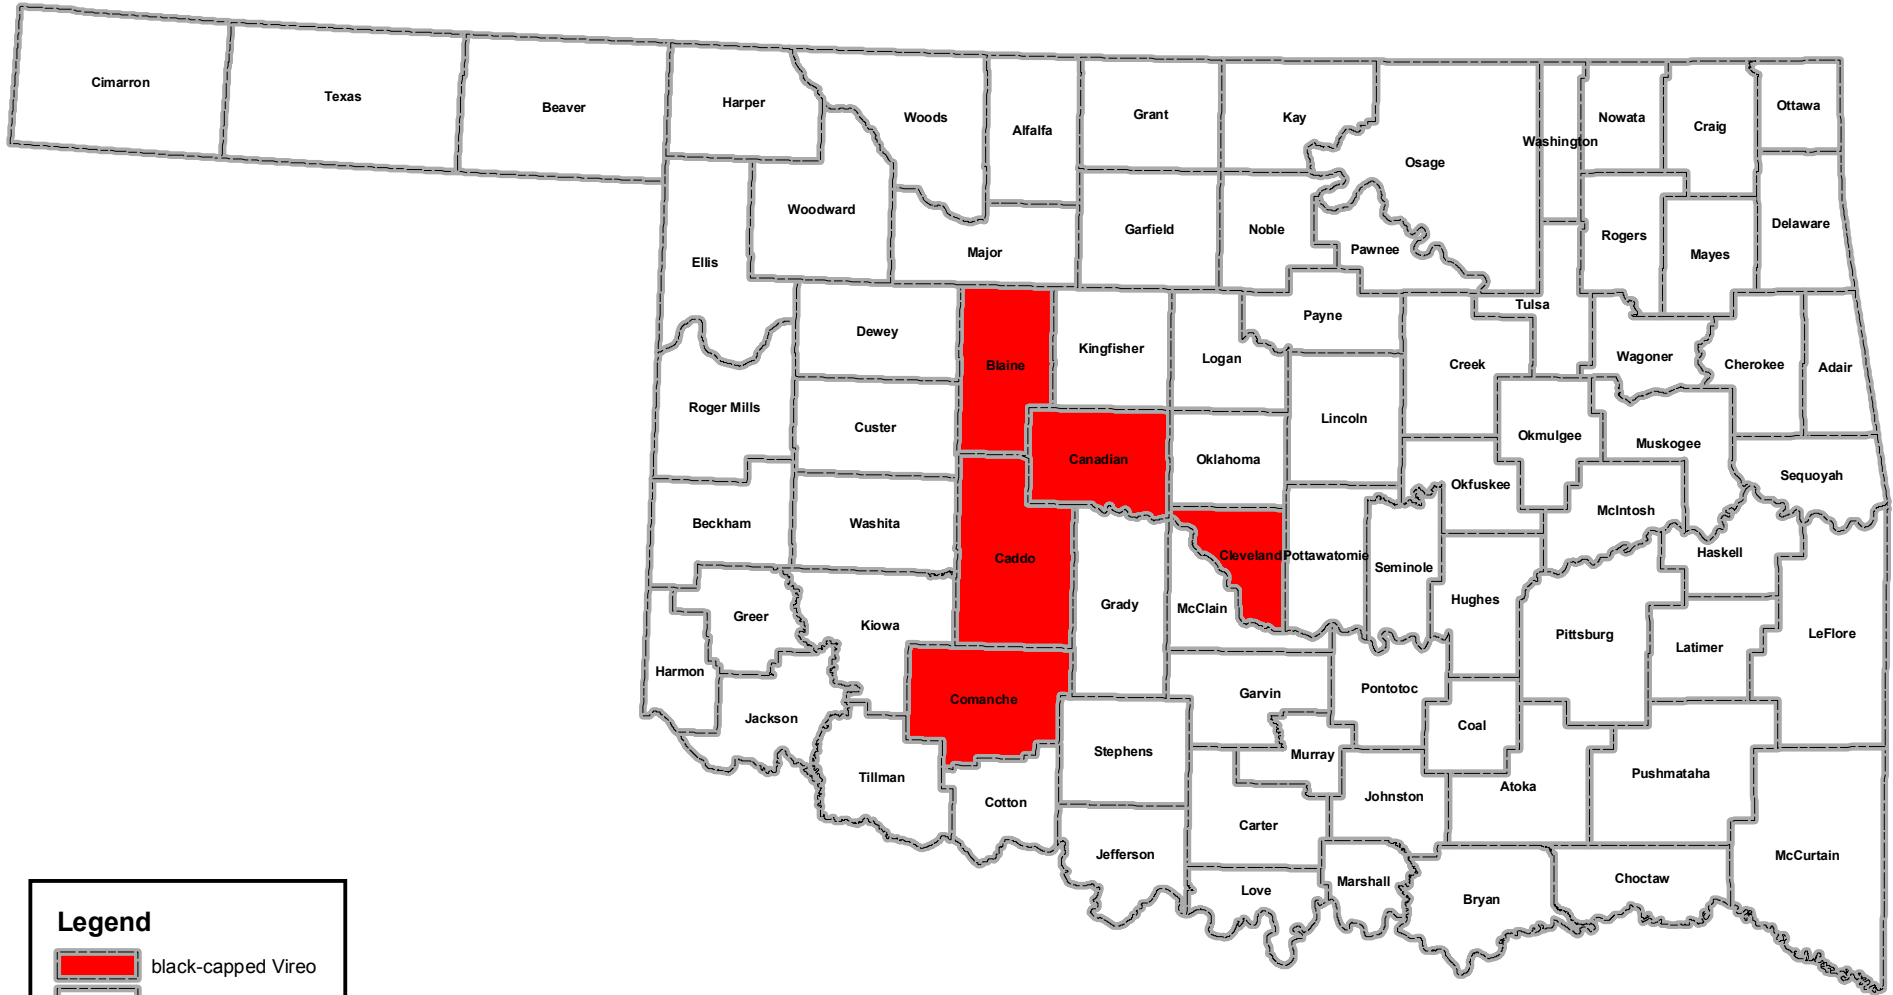

## Distribution Map

**Legend**

- whooping crane
- Counties

# Oklahoma Threatened & Endangered Species Distribution Map

**Legend**

- Arkansas River shiner
- Counties

## Distribution Map

**Legend**

-  black-capped Vireo
-  Counties

## Distribution Map

**Legend**

- Ozark cavefish
- Counties