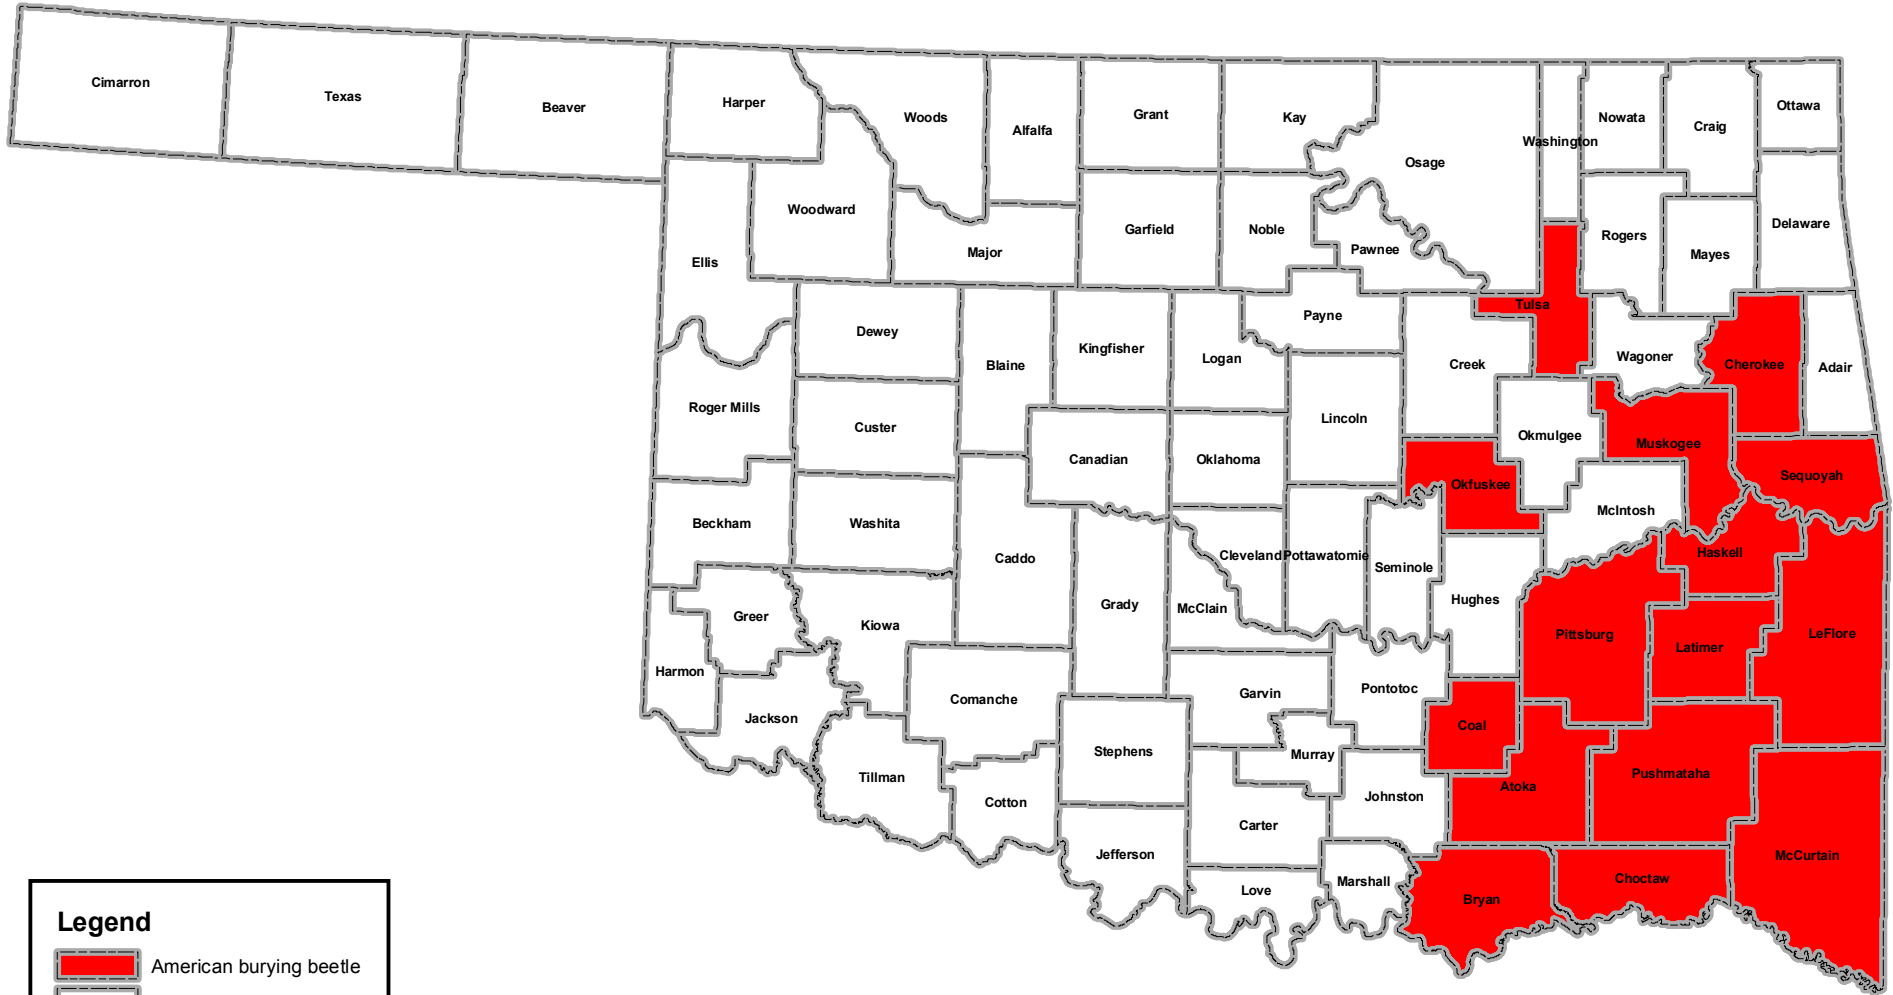

## Distribution Map

**Legend**

-  Ozark big-eared bat
-  Counties

## Distribution Map

**Legend**

- Ozark cavefish
- Counties

## Distribution Map

**Legend**

-  western prairie fringed orchid
-  Counties

# Oklahoma Threatened & Endangered Species Distribution Map

**Legend**

- American burying beetle
- Counties