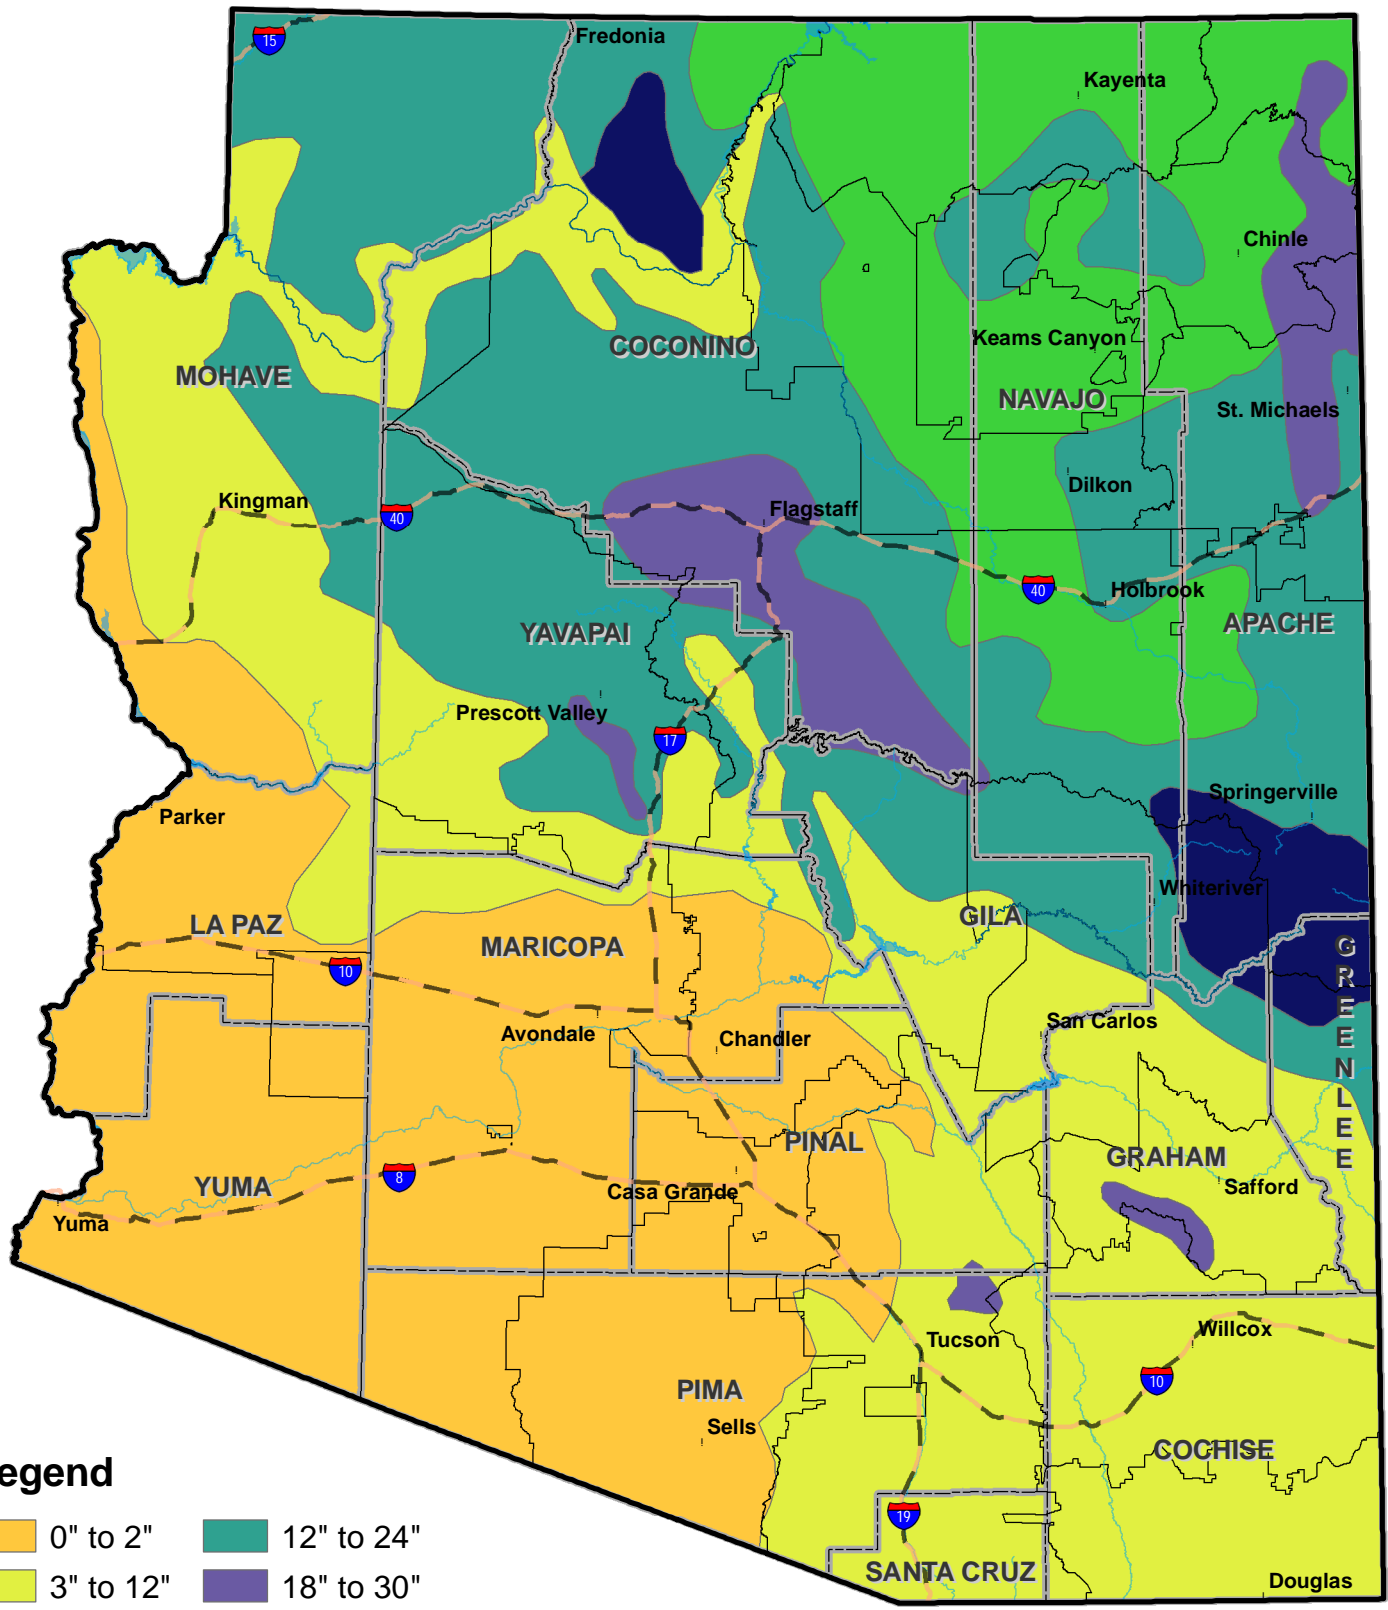

Arizona Ground Frost Depth

Legend

June 2010
 Data Sources: NRCS
 Projection: Datum: NAD_1983_UTM_Zone_12N
 For Further Information Contact:
 Arizona NRCS State Headquarters - (602) 280-8801
 230 N. 1st Ave., Suite 509, Phoenix, AZ 85003