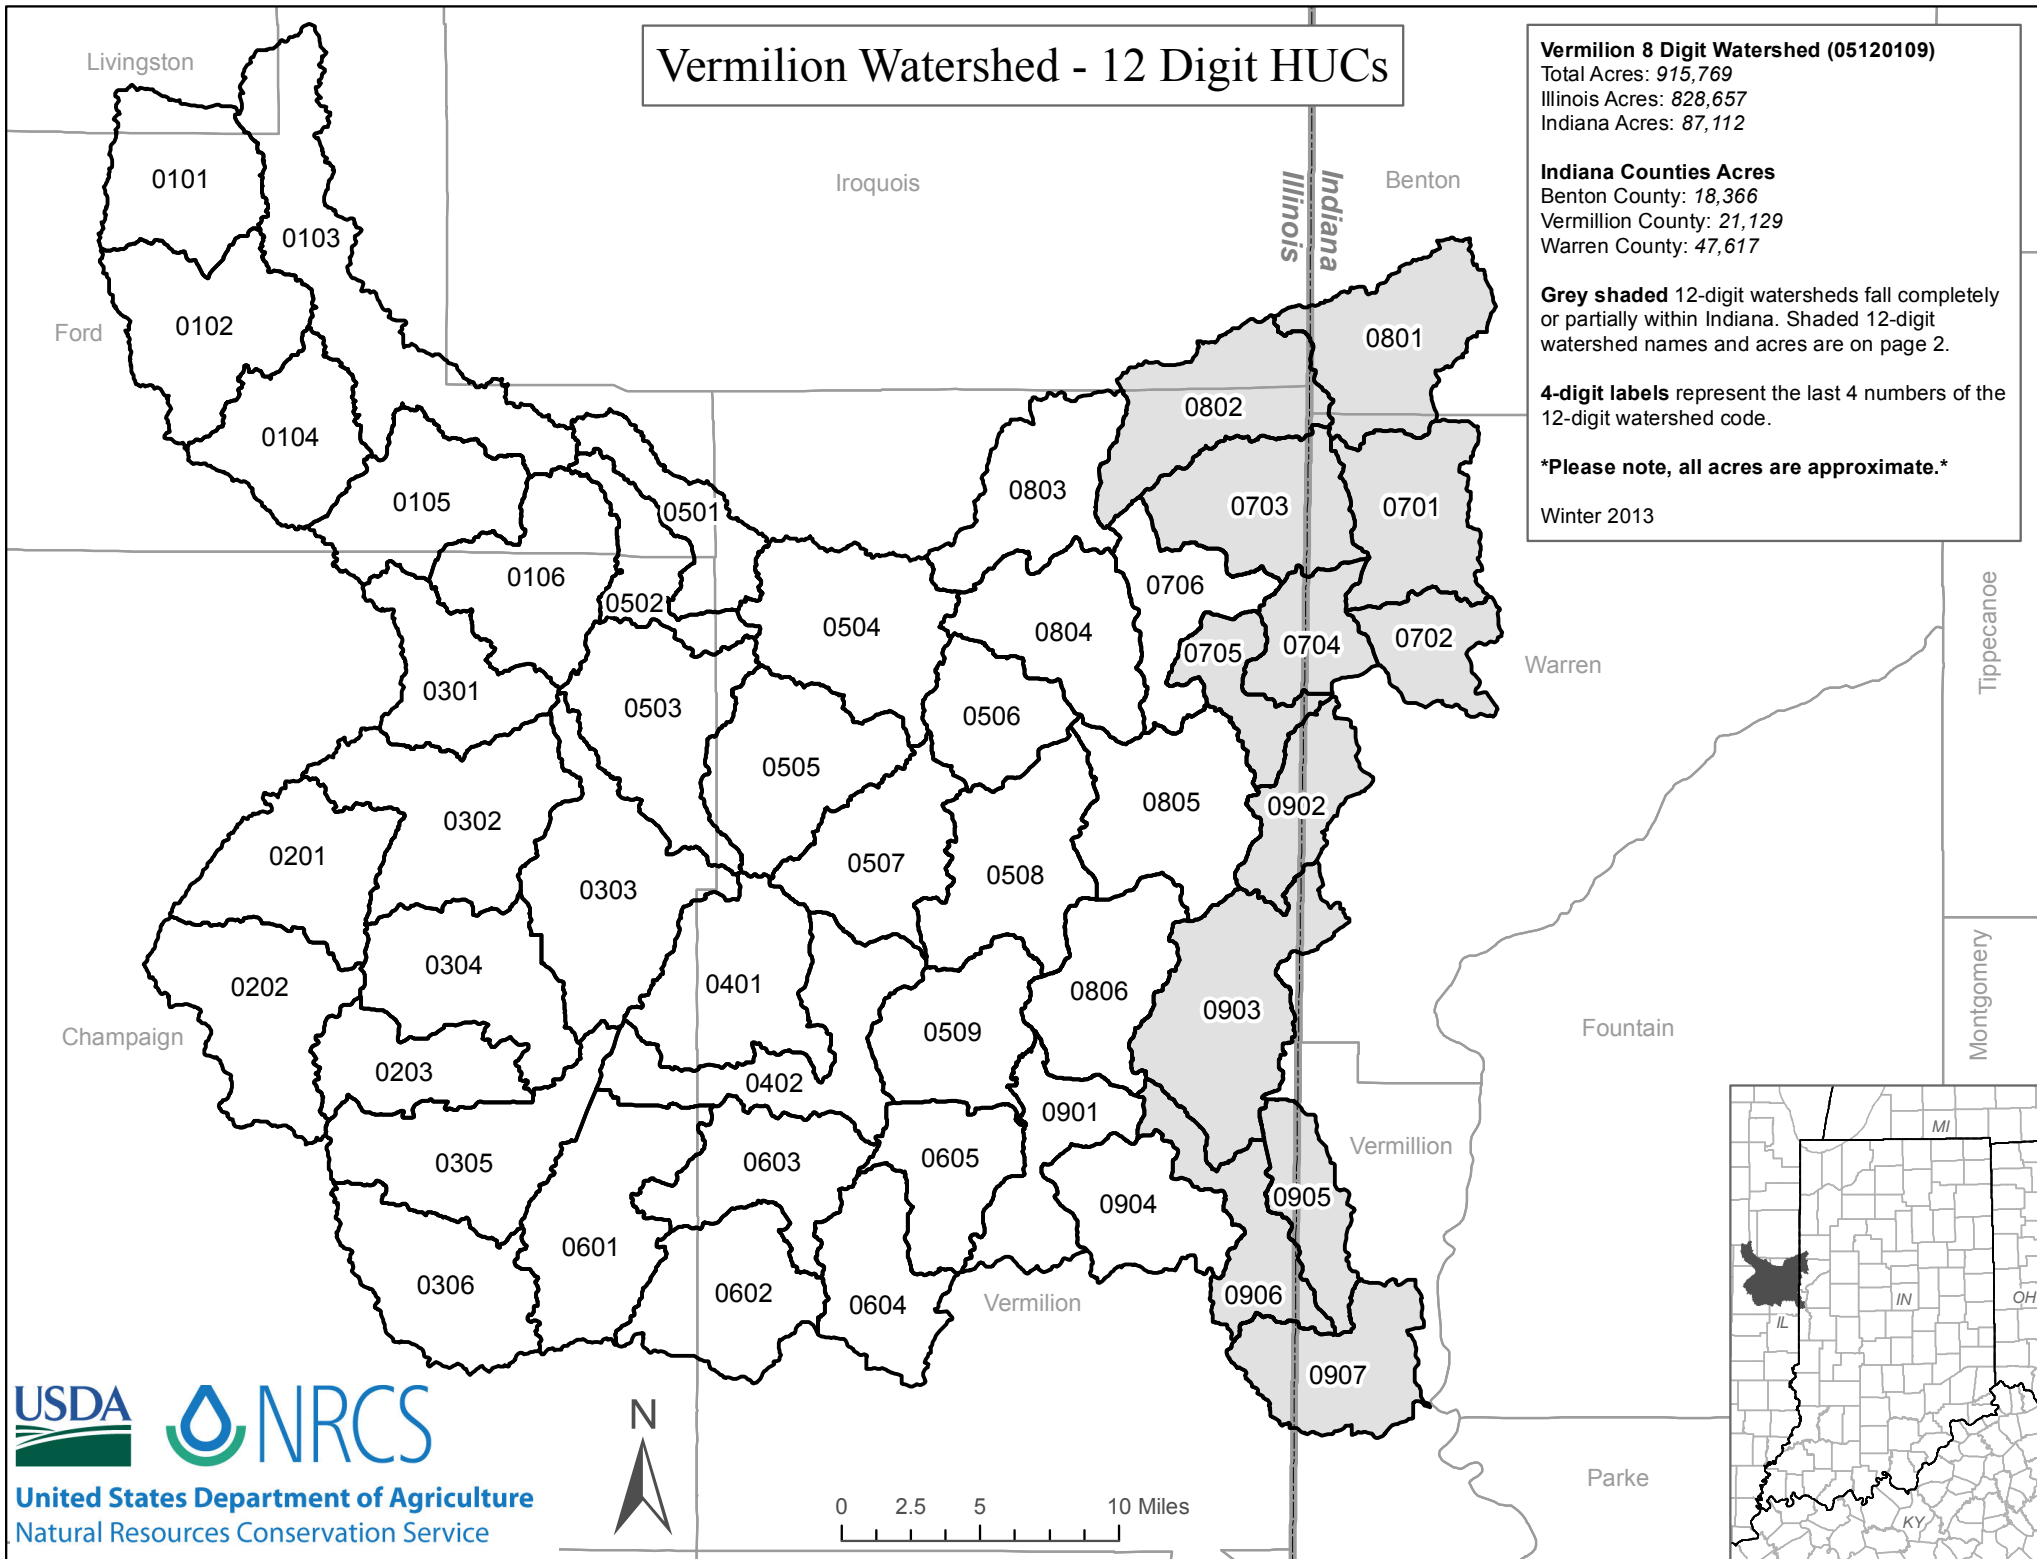

# Vermilion Watershed - 12 Digit HUCs

## Vermilion 8 Digit Watershed (05120109)

Total Acres: 915,769  
 Illinois Acres: 828,657  
 Indiana Acres: 87,112

### Indiana Counties Acres

Benton County: 18,366  
 Vermillion County: 21,129  
 Warren County: 47,617

**Grey shaded** 12-digit watersheds fall completely or partially within Indiana. Shaded 12-digit watershed names and acres are on page 2.

**4-digit labels** represent the last 4 numbers of the 12-digit watershed code.

**\*Please note, all acres are approximate.\***

Winter 2013

Number - 12 Digit HUC	Last 4 Digits of HUC	Name - 12 Digit HUC	Acres within Indiana
051201090701	0701	Upper Jordan Creek	17,463.9
051201090702	0702	Little Creek	10,003.3
051201090703	0703	Whipporwill Branch-Middle Branch	4,591.5
051201090704	0704	Middle Jordan Creek	5,444.5
051201090705	0705	Lower Jordan Creek	350.0
051201090801	0801	Leuch Ditch	19,719.5
051201090802	0802	Prairie Green-North Fork Vermilion River	797.5
051201090902	0902	Hoffman Cemetery-Stony Creek	5,546.8
051201090903	0903	Lick Creek	2,066.0
051201090905	0905	Coal Branch	7,143.4
051201090906	0906	White Branch-Vermilion River	1,159.8
051201090907	0907	Vermilion River	12,825.8