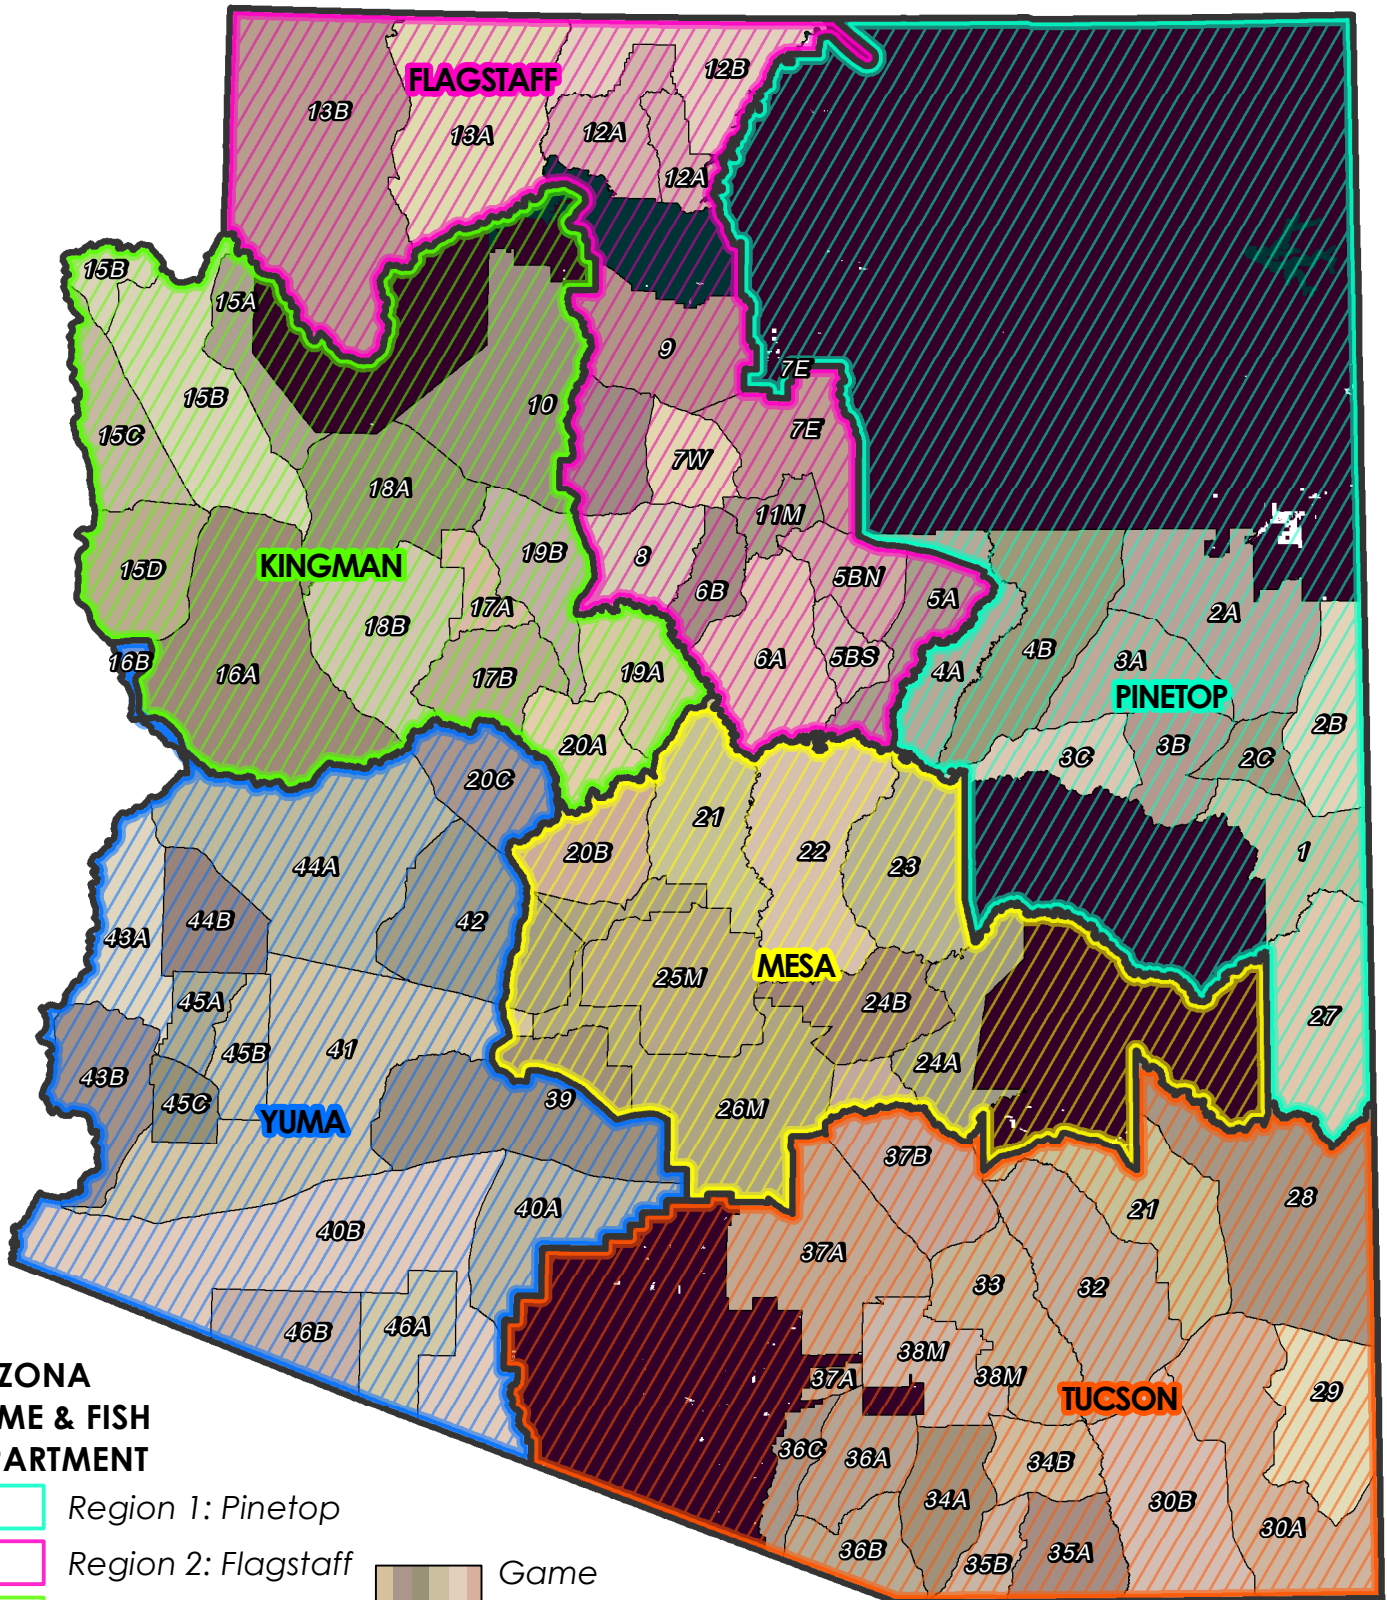

ARIZONA GAME & FISH DEPARTMENT

GAME REGIONS AND MANAGEMENT UNITS

ARIZONA GAME & FISH DEPARTMENT

- Region 1: Pinetop
- Region 2: Flagstaff
- Region 3: Kingman
- Region 4: Yuma
- Region 5: Tucson
- Region 6: Mesa

Game Management Units

EXEMPT LANDS

- Tribal Reservation
- National Park