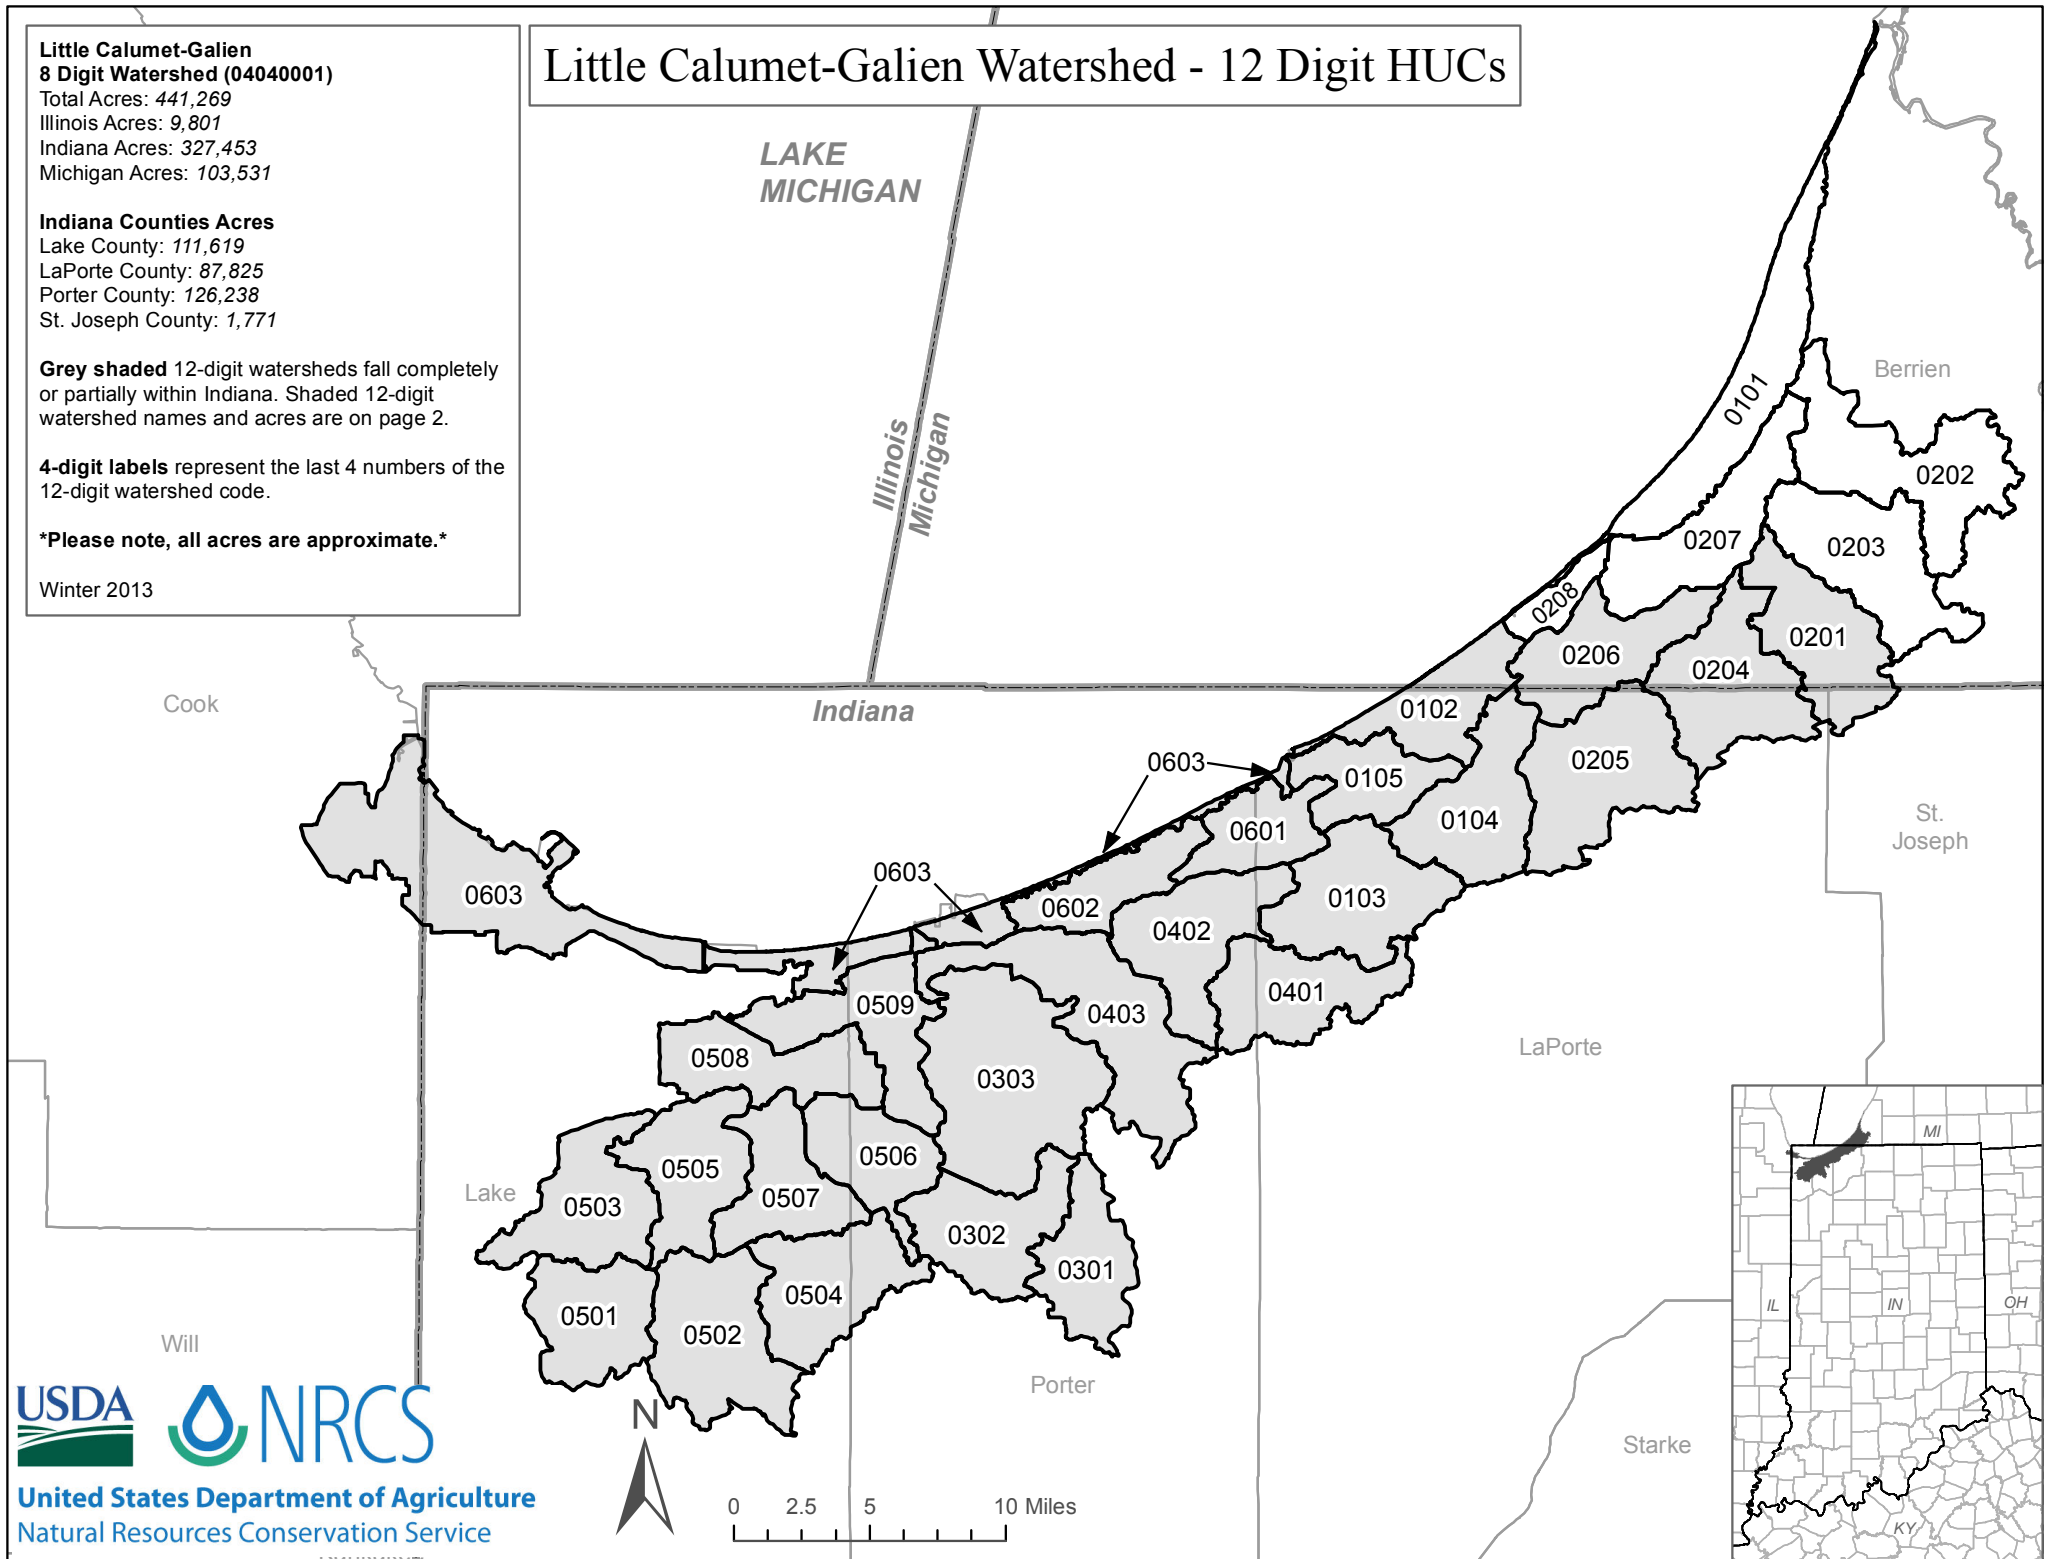

Little Calumet-Galien Watershed - 12 Digit HUCs

**Little Calumet-Galien
8 Digit Watershed (04040001)**
Total Acres: 441,269
Illinois Acres: 9,801
Indiana Acres: 327,453
Michigan Acres: 103,531

Indiana Counties Acres
Lake County: 111,619
LaPorte County: 87,825
Porter County: 126,238
St. Joseph County: 1,771

Grey shaded 12-digit watersheds fall completely or partially within Indiana. Shaded 12-digit watershed names and acres are on page 2.

4-digit labels represent the last 4 numbers of the 12-digit watershed code.

Please note, all acres are approximate.

Winter 2013