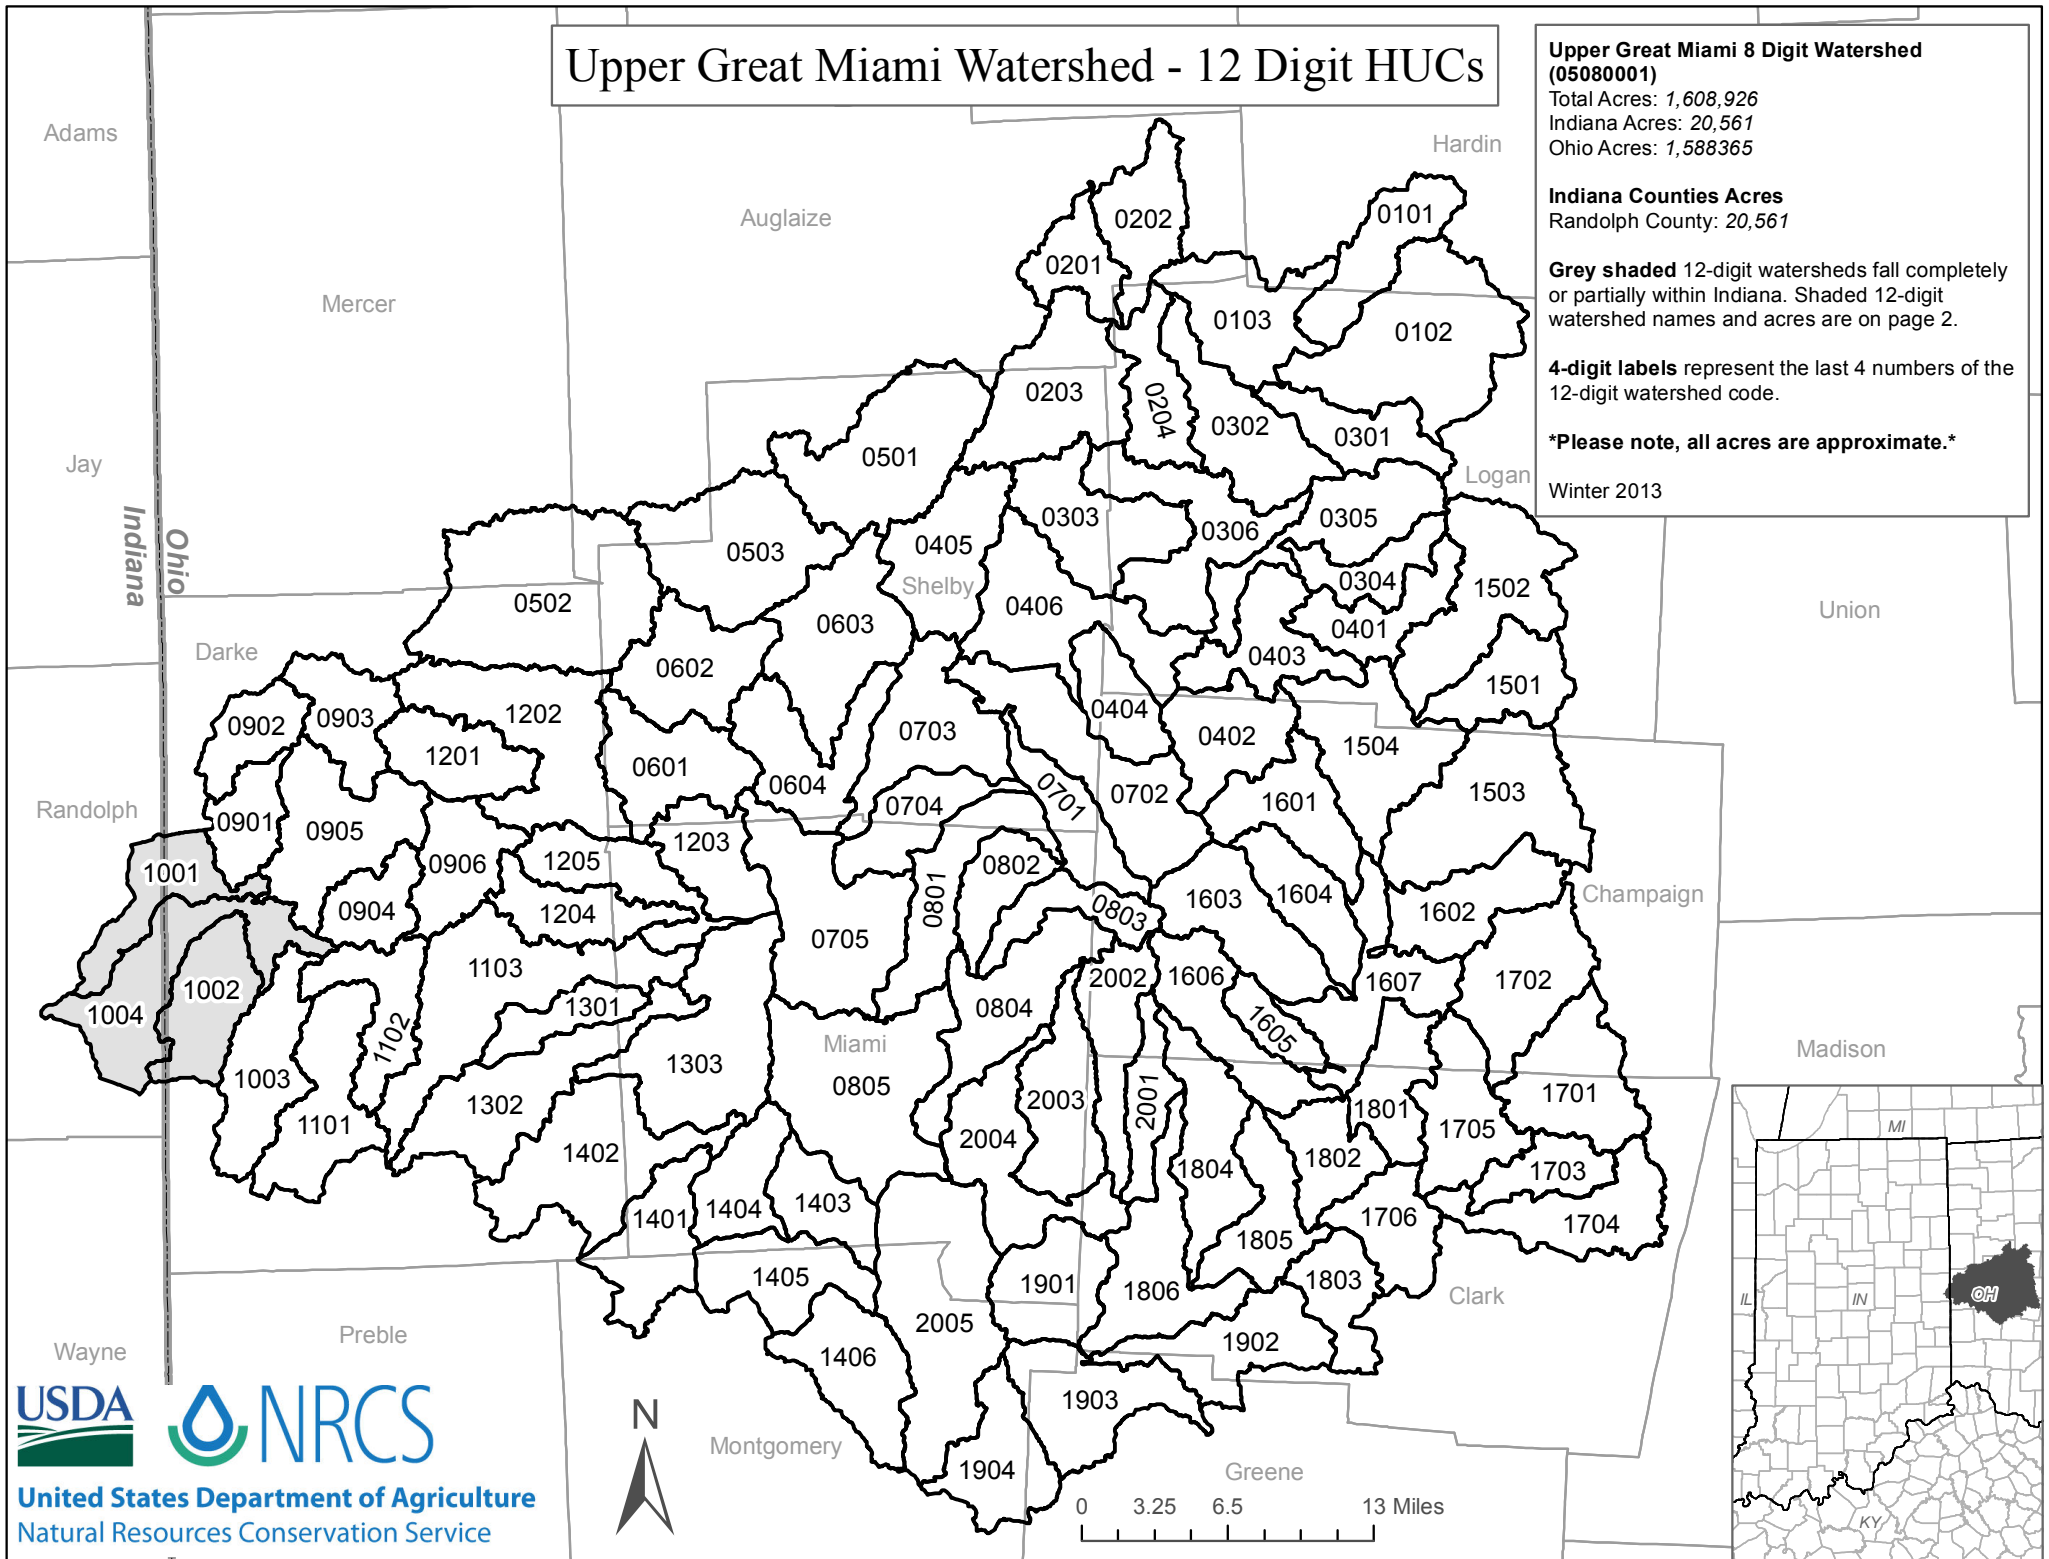

Upper Great Miami Watershed - 12 Digit HUCs

Upper Great Miami 8 Digit Watershed (05080001)

Total Acres: 1,608,926
 Indiana Acres: 20,561
 Ohio Acres: 1,588,365

Indiana Counties Acres

Randolph County: 20,561

Grey shaded 12-digit watersheds fall completely or partially within Indiana. Shaded 12-digit watershed names and acres are on page 2.

4-digit labels represent the last 4 numbers of the 12-digit watershed code.

Please note, all acres are approximate.

Winter 2013

Number - 12 Digit HUC	Last 4 Digits of HUC	Name - 12 Digit HUC	Acres within Indiana
050800011001	1001	Dismal Creek	6,889.8
050800011002	1002	Kraut Creek	711.1
050800011004	1004	Headwaters Greenville Creek	12,959.9